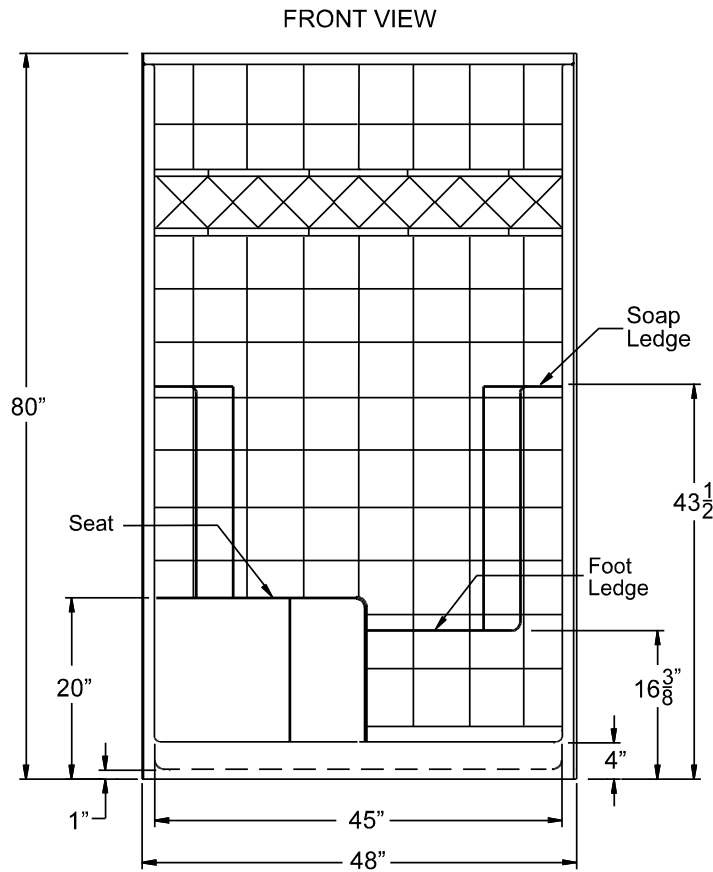

## Easy Step Shower APF3648SH4

48" x 37" x 80"

4" easy step threshold

1 piece unit.

Molded seat available in  
left or right,

Molded soap ledges  
and foot ledge.

Durable, luxurious and  
easy to clean fiberglass  
gelcoat or granite syle solid  
surface. 6" tile with diamond  
accents

# Easy Step Shower with Molded Seat

Submittal Information  
Custom submittal forms completed with each order

DUE TO THE NATURE OF THE MATERIALS INVOLVED, UNIT DIMENSIONS MAY VARY  $\pm 1/2$  INCH.

Job Name: