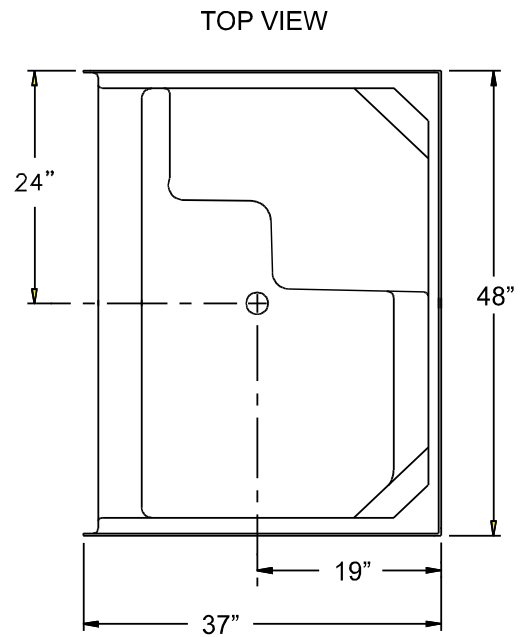

## Easy Step Shower APF3648SH4

48" x 37" x 80"

4" easy step threshold

1 piece unit.

Molded seat available in  
left or right,

Molded soap ledges  
and foot ledge.

Durable, luxurious and  
easy to clean fiberglass  
gelcoat or granite syle solid  
surface. 6" tile with diamond  
accents

# Easy Step Shower with Molded Seat

Submittal Information  
Custom submittal forms completed with each order

DUE TO THE NATURE OF THE MATERIALS INVOLVED, UNIT DIMENSIONS MAY VARY  $\pm 1/2$  INCH.

Job Name: