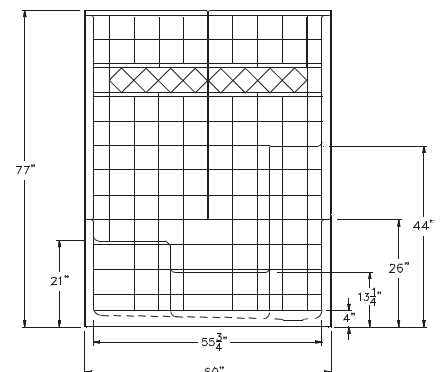

ASSEMBLY VIEW - N.T.S.

Handed by the seat, Left seat shown

### Made in America

THRESHOLD VIEW

Seat 22"x18.75"

TOP VIEW

FRONT ELEVATION