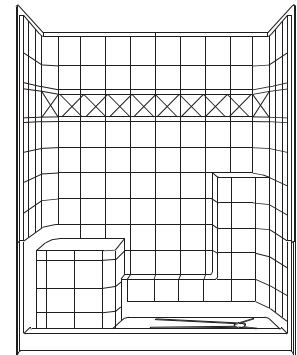

ASSEMBLY VIEW - N.T.S.